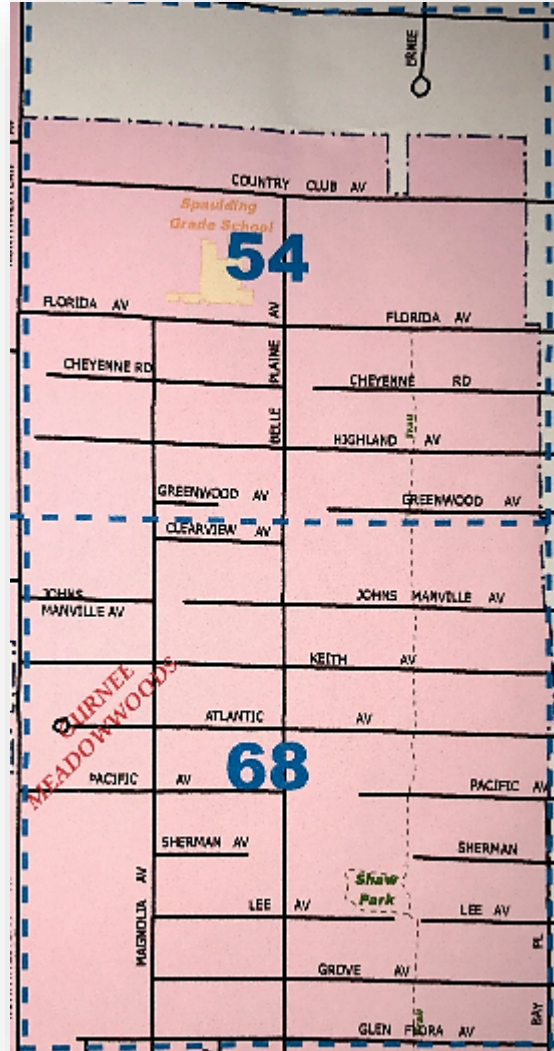

# Gurnee Neighborhood Watch

Northeast Gurnee; patrol beats 54, 66, 68, and 82

# Gurnee Neighborhood Watch

Northeast Gurnee; patrol beats 54, 66, 68, and 82

Patrol Beat 54 and 68, Dist 1	2013	2014	2015	2016	2017*	AVERAGE	Totals
<b>Calls for Service</b>	<b>701</b>	<b>836</b>	<b>911</b>	<b>820</b>	<b>419</b>	<b>737</b>	<b>3687</b>
Auto Burglary	8	11	4	7	2	6	32
Criminal Damage	8	3	3	10	0	5	24
Criminal Defacement	0	1	0	0	0	0	1
Disorderly Conduct	1	0	2	3	1	1	7
Domestic Battery/Dispute	23	20	18	15	4	16	80
Fireworks Complaints	3	5	8	6	0	4	22
Mischievous Conduct	7	2	1	2	4	3	16
Reckless Driving	1	1	1	0	1	1	4
Residential Burglary	4	6	2	3	2	3	17
Suspicious Calls	97	95	79	69	44	77	384
Theft	6	3	0	3	4	3	16
Traffic Crashes	6	4	7	13	2	6	32
Traffic Stops/Surveys	77	109	76	73	40	75	375
Traffic %	12%	13%	8%	9%	10%	10%	
IUCR cases	48	40	38	40	20	37	
IUCR %	7%	5%	4%	5%	5%	5%	
<b>Village-wide</b>							
Village-wide calls	62,139	66,174	71,800	67,219	30,580	59582	
Village-wide IUCR	3,578	3,465	3,531	3,391	1,570	3107	
Village-wide Percentage	6%	5%	5%	5%	5%	5%	