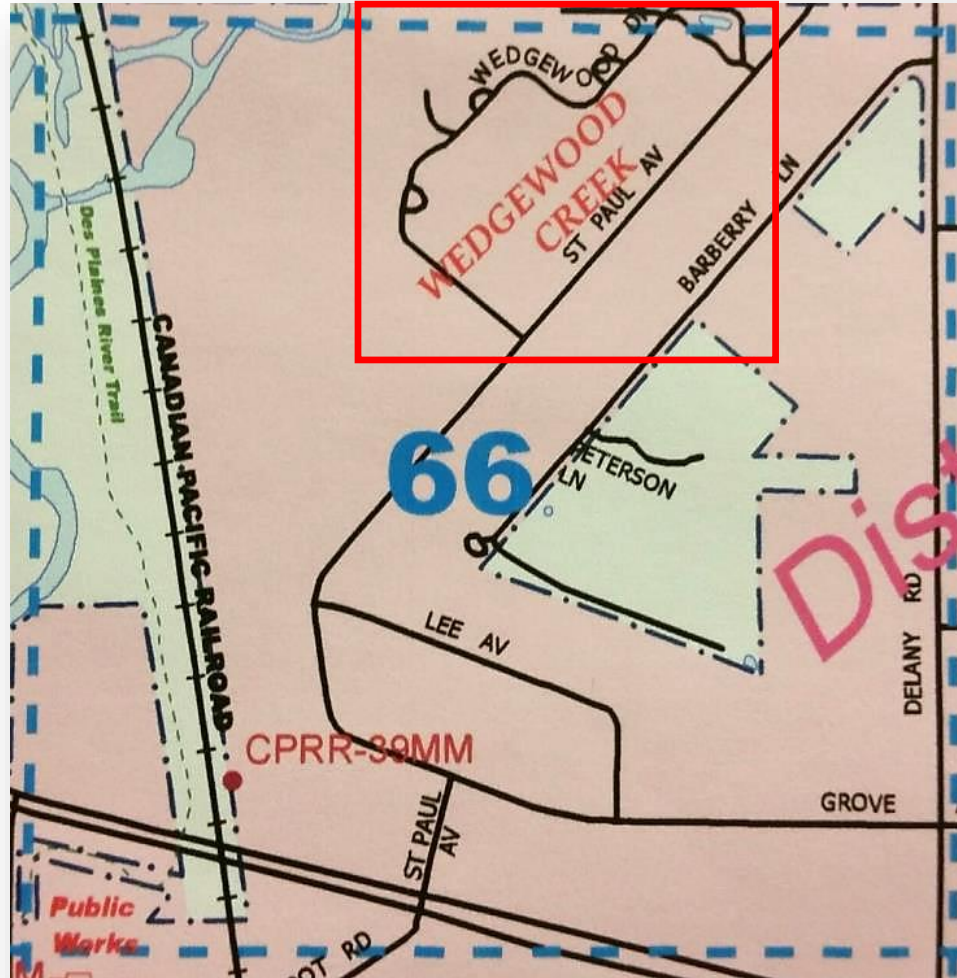

Gurnee Neighborhood Watch

Northeast Gurnee; patrol beats 54, 66, 68, and 82

"Honor-Integrity-Service"