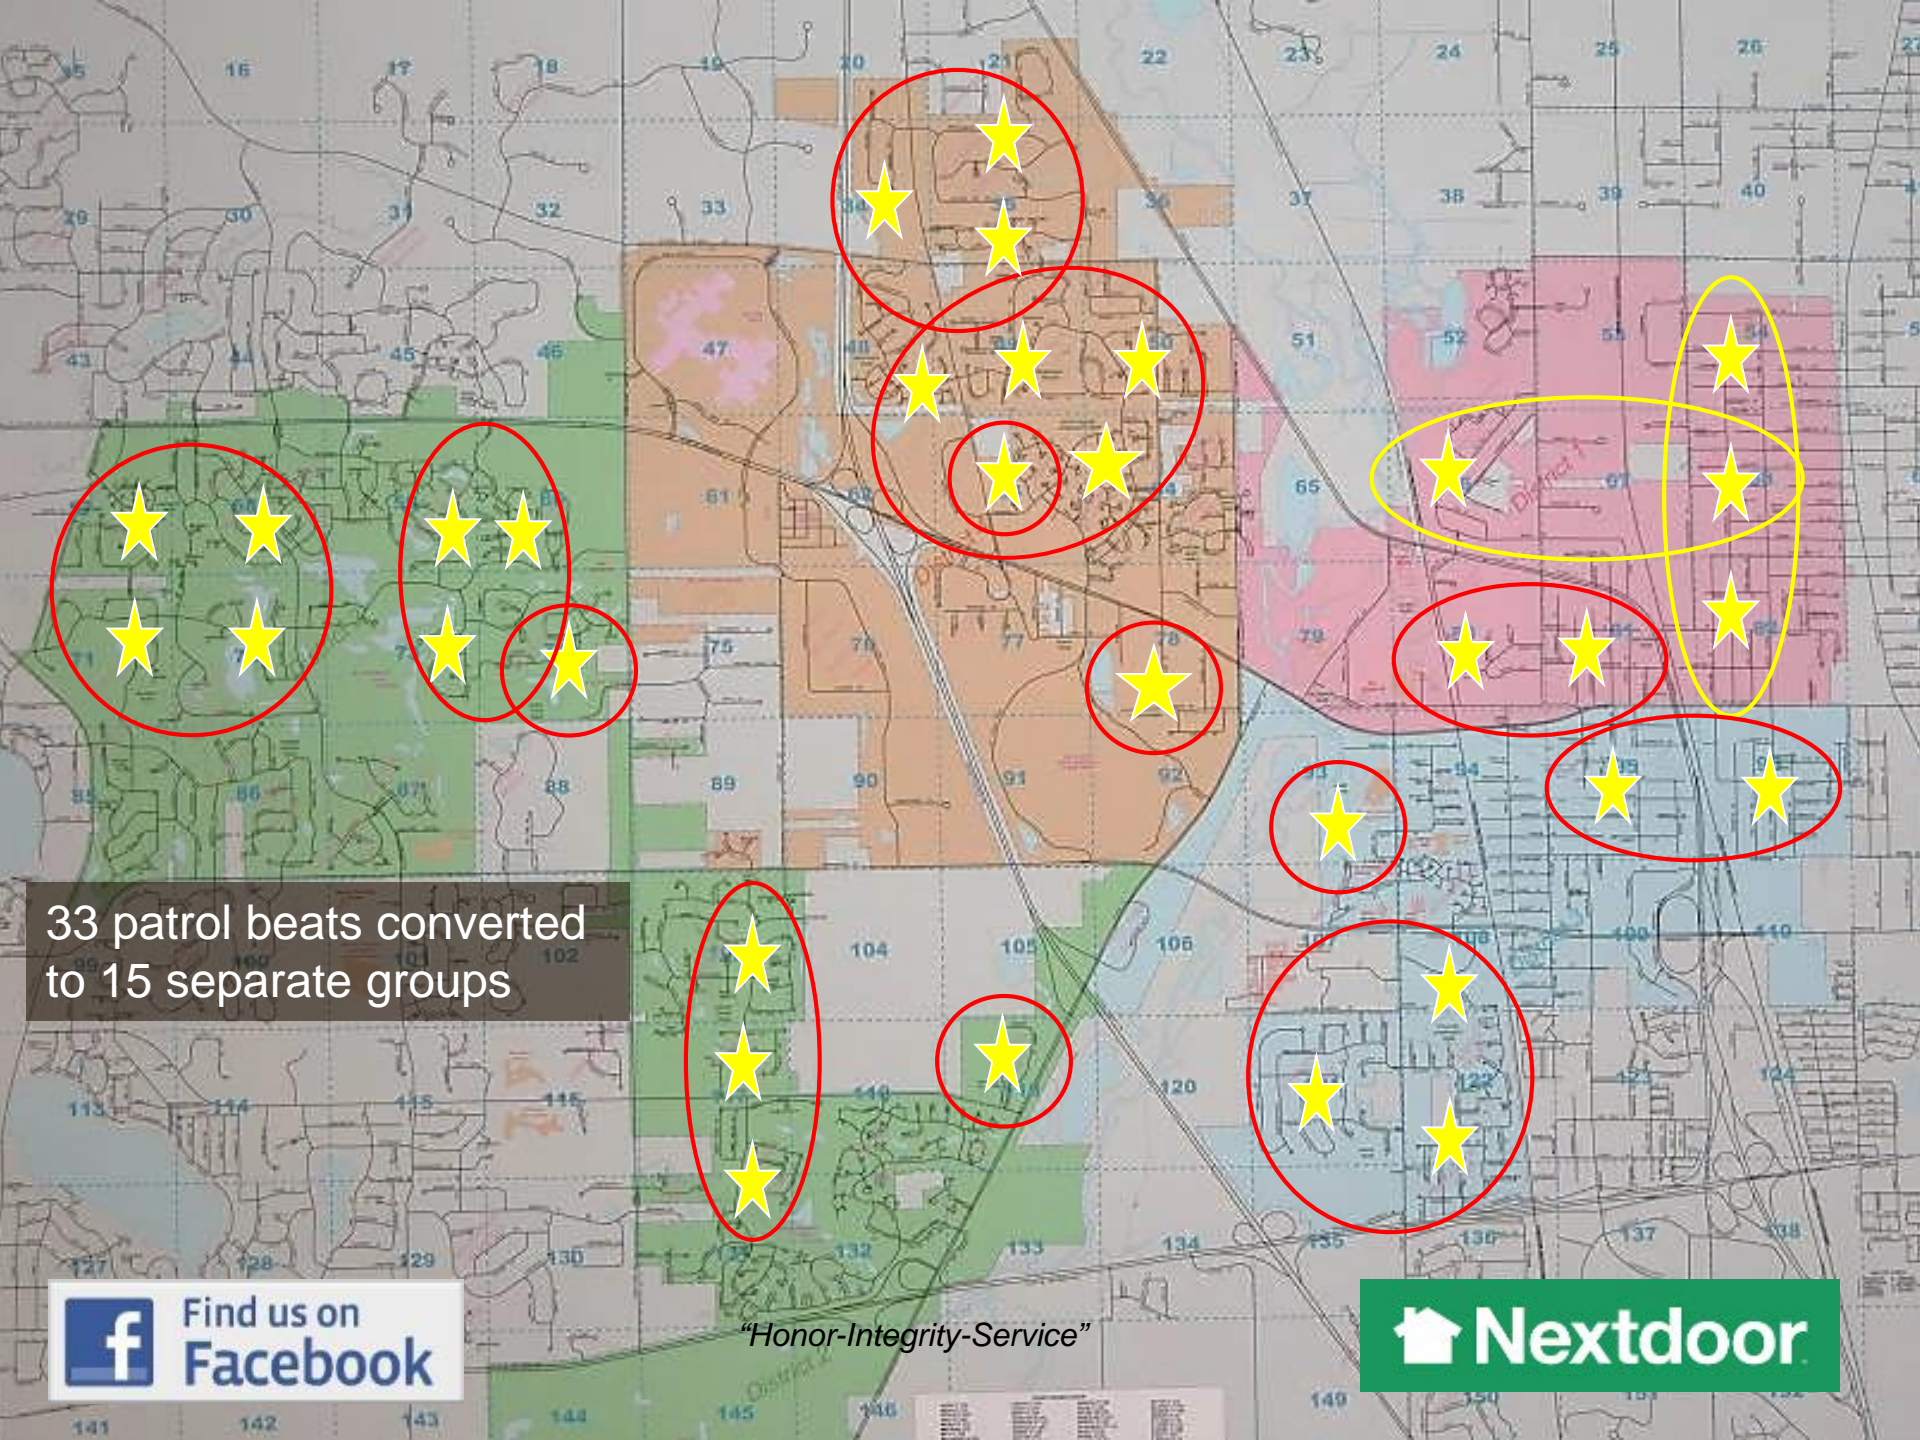

# Gurnee Neighborhood Watch

Northeast Gurnee; patrol beats 54, 66, 68, and 82

33 patrol beats converted to 15 separate groups

*"Honor-Integrity-Service"*

# Gurnee Neighborhood Watch

Northeast Gurnee; patrol beats 54, 66, 68, and 82

Patrol Beat 54 and 68, Dist 1	2013	2014	2015	2016	2017*	AVERAGE	Totals
<b>Calls for Service</b>	<b>701</b>	<b>836</b>	<b>911</b>	<b>820</b>	<b>419</b>	<b>737</b>	<b>3687</b>
Auto Burglary	8	11	4	7	2	6	32
Criminal Damage	8	3	3	10	0	5	24
Criminal Defacement	0	1	0	0	0	0	1
Disorderly Conduct	1	0	2	3	1	1	7
Domestic Battery/Dispute	23	20	18	15	4	16	80
Fireworks Complaints	3	5	8	6	0	4	22
Mischievous Conduct	7	2	1	2	4	3	16
Reckless Driving	1	1	1	0	1	1	4
Residential Burglary	4	6	2	3	2	3	17
Suspicious Calls	97	95	79	69	44	77	384
Theft	6	3	0	3	4	3	16
Traffic Crashes	6	4	7	13	2	6	32
Traffic Stops/Surveys	77	109	76	73	40	75	375
Traffic %	12%	13%	8%	9%	10%	10%	
IUCR cases	48	40	38	40	20	37	
IUCR %	7%	5%	4%	5%	5%	5%	
<b>Village-wide</b>							
Village-wide calls	62,139	66,174	71,800	67,219	30,580	59582	
Village-wide IUCR	3,578	3,465	3,531	3,391	1,570	3107	
Village-wide Percentage	6%	5%	5%	5%	5%	5%	