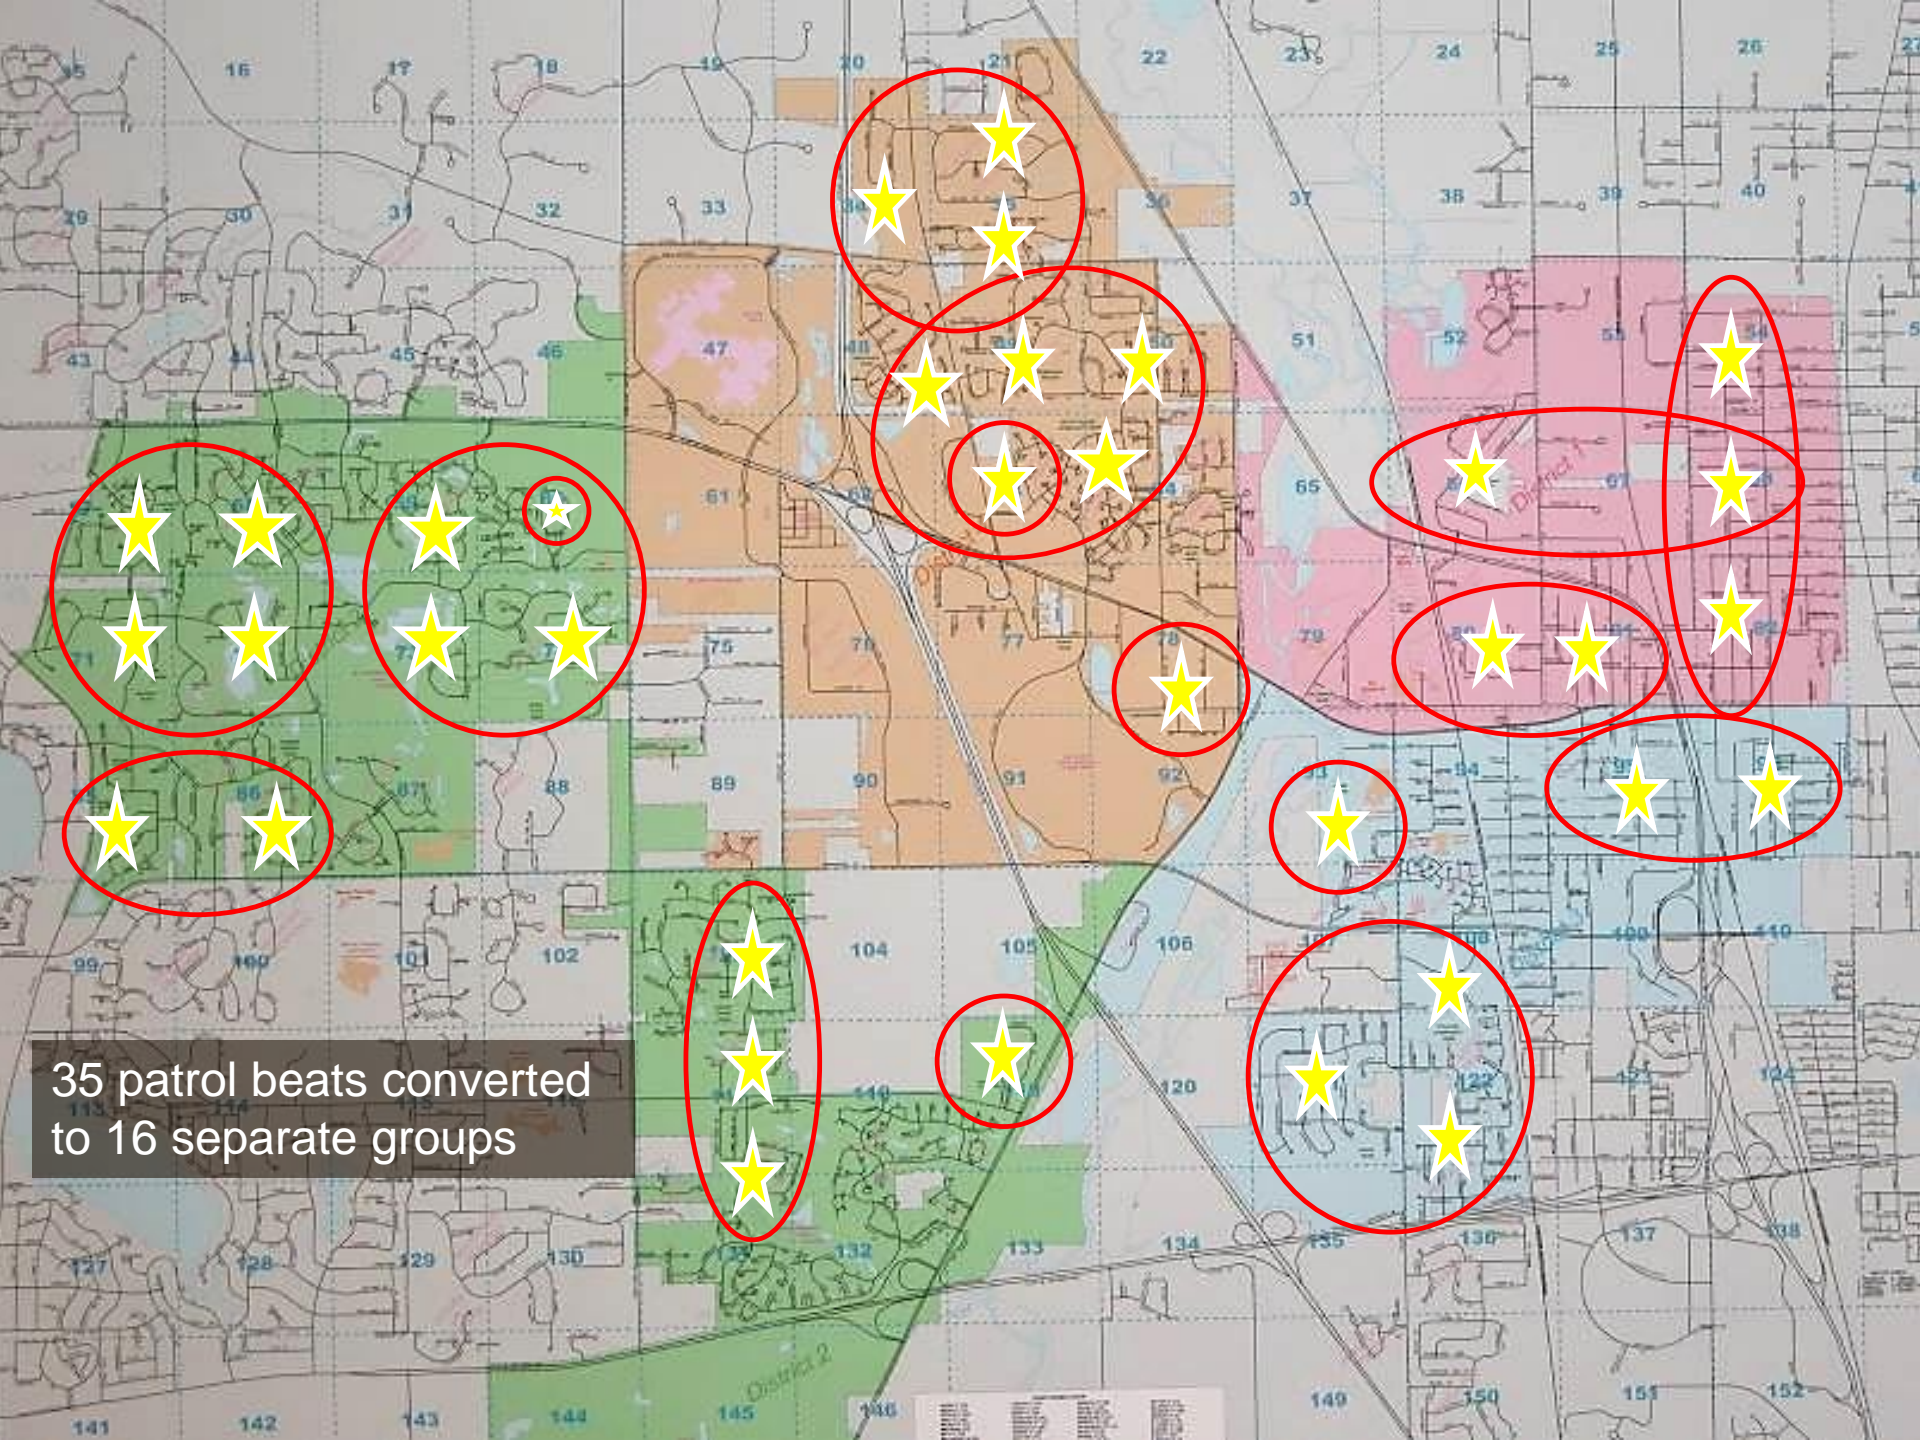

# Gurnee Neighborhood Watch

Northeast Gurnee

35 patrol beats converted to 16 separate groups

# Gurnee Neighborhood Watch

## Northeast Gurnee

*"Honor-Integrity-Service"*

Patrol Beat 54 and 68, Dist 1	2013	2014	2015	2016	2017	AVERAGE	Totals
Calls for Service	701	836	911	820	796	813	4,064
Auto Burglary	8	11	4	7	5	7	35
Criminal Damage	8	3	3	10	2	5	26
Criminal Defacement	0	1	0	0	0	0	1
Disorderly Conduct	1	0	2	3	3	2	9
Domestic Battery/Dispute	23	20	18	15	13	18	89
Fireworks Complaints	3	5	8	6	1	5	23
Mischievous Conduct	7	2	1	2	5	3	17
Reckless Driving	1	1	1	0	2	1	5
Residential Burglary	4	6	2	3	1	3	16
Suspicious Calls	97	95	79	69	75	83	415
Theft	6	3	0	3	7	4	19
Traffic Crashes	6	4	7	13	5	7	35
Traffic Stops/Surveys	77	109	76	73	69	81	404
Traffic %	12%	13%	8%	9%	9%	10%	
IUCR cases	48	40	38	40	41	41	
IUCR %	7%	5%	4%	5%	5%	5%	
Village-wide							
Village-wide calls	62,139	66,174	71,800	67,219	63,701	66,207	
Village-wide IUCR	3,578	3,465	3,531	3,391	3,175	3,428	
Village-wide	6%	5%	5%	5%	5%	5%	