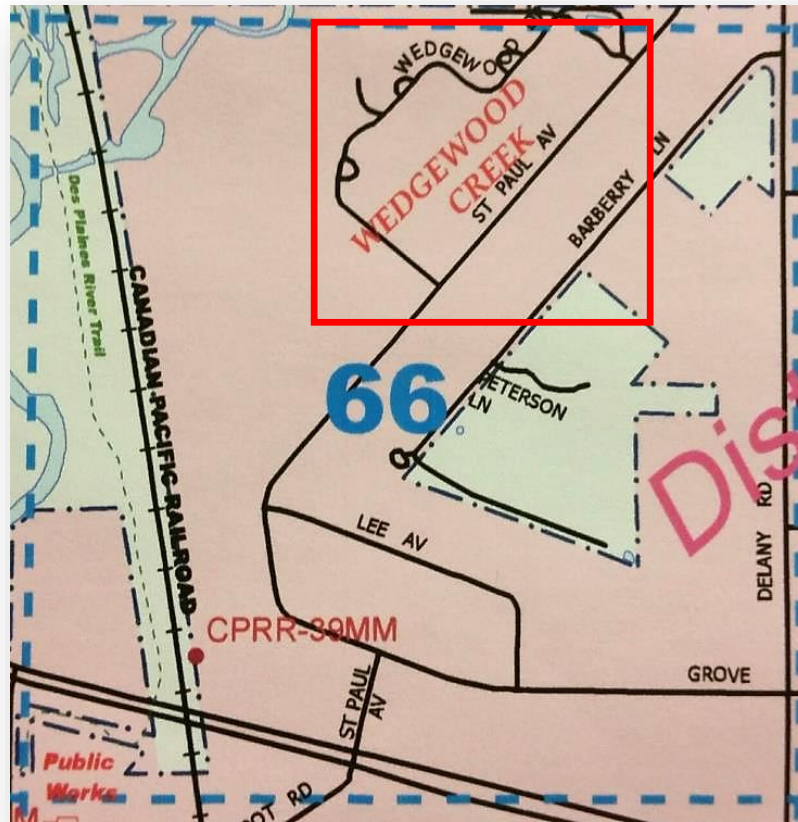

Gurnee Neighborhood Watch Deer Creek