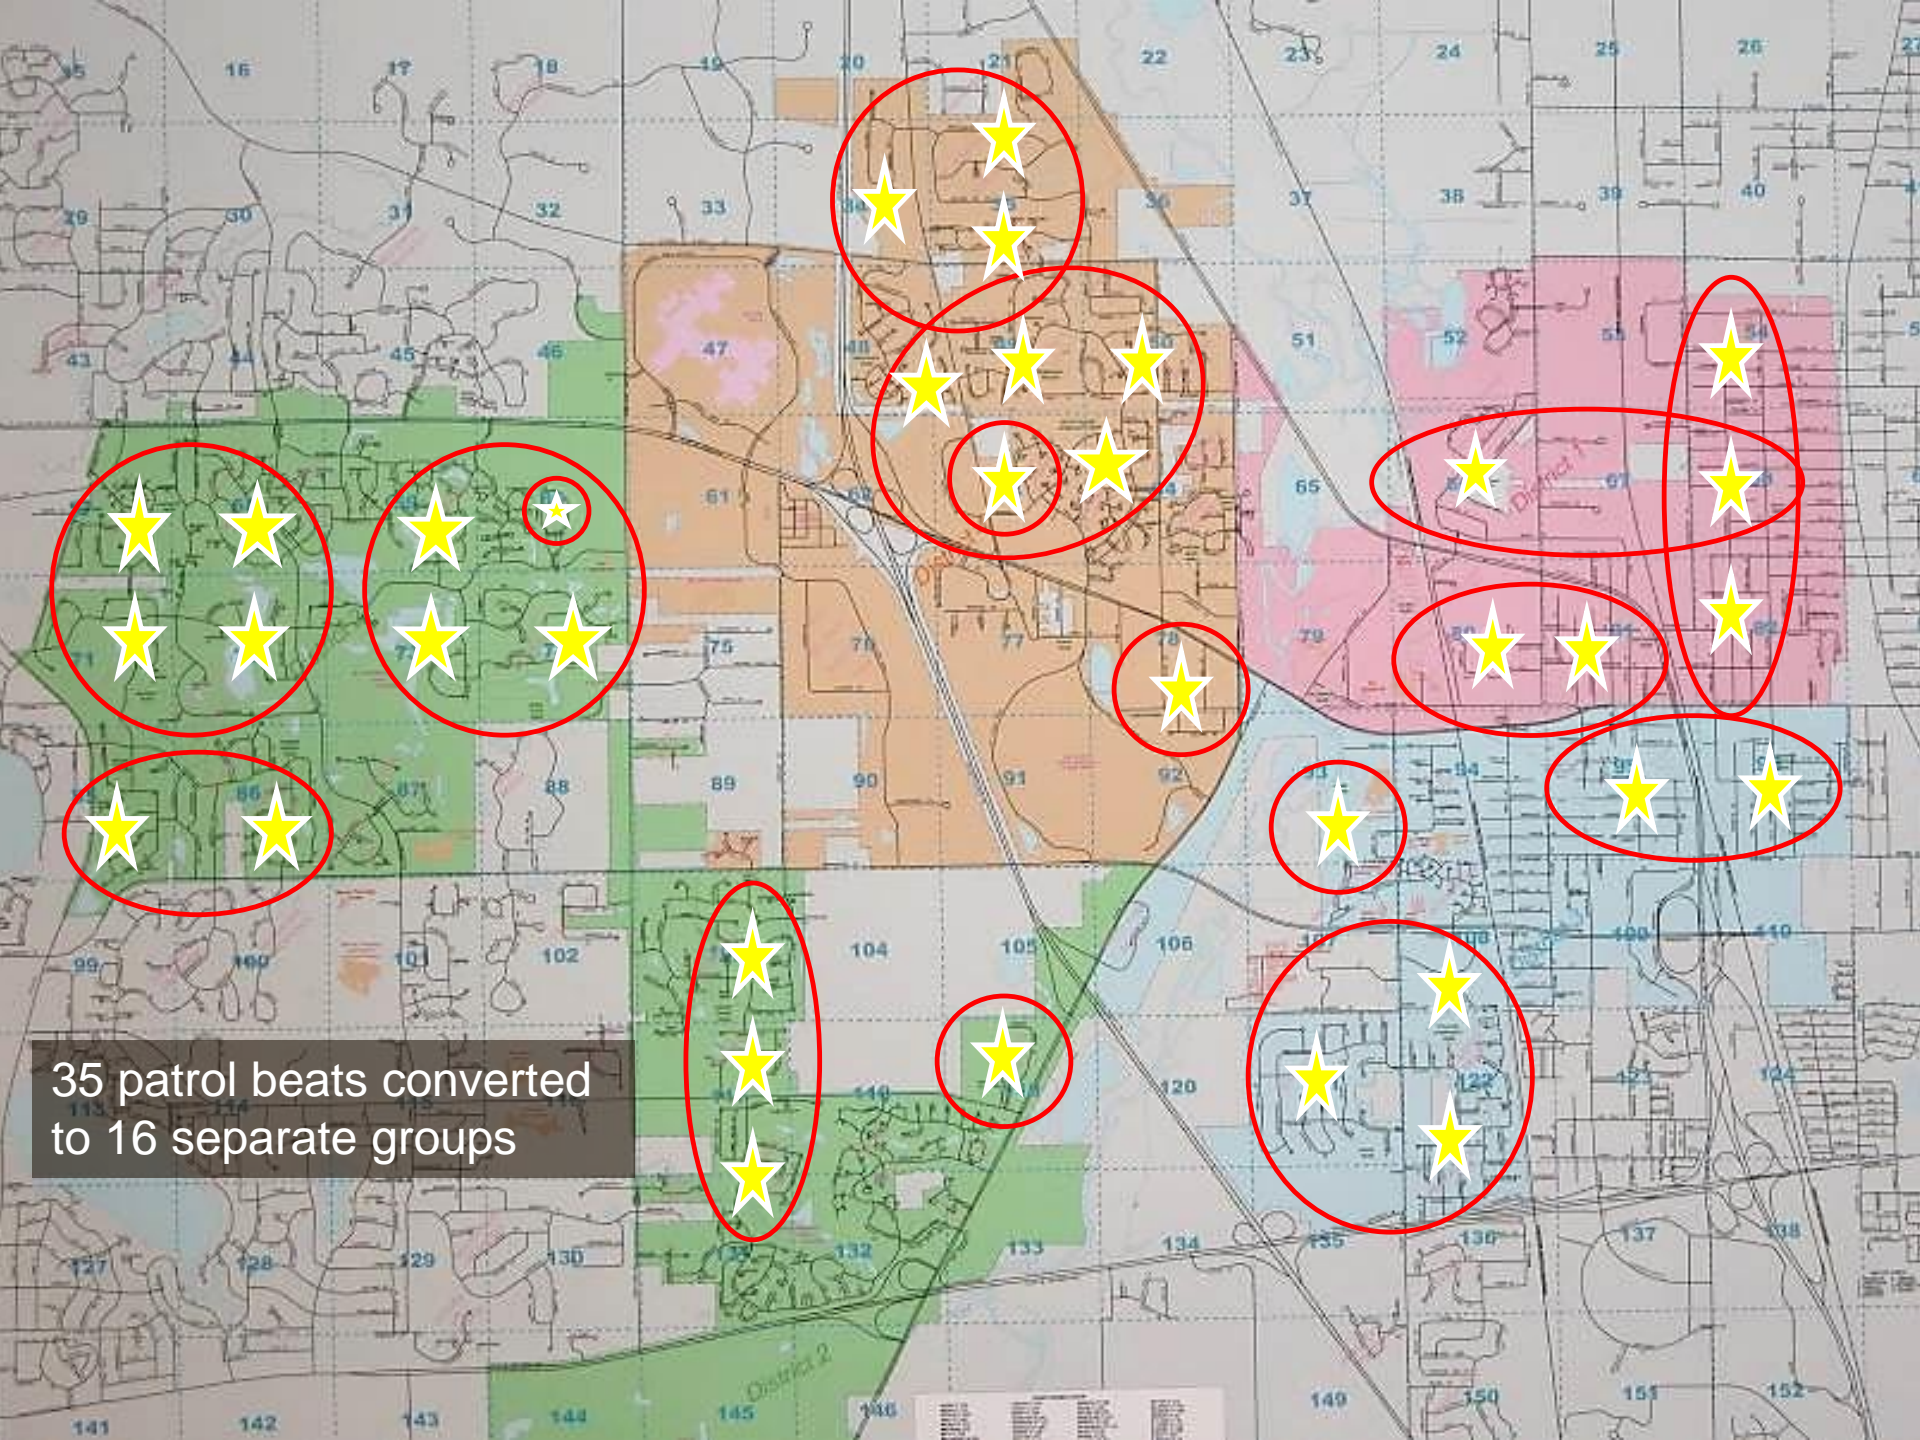

# Gurnee Neighborhood Watch

Northeast Gurnee

35 patrol beats converted to 16 separate groups

# Gurnee Neighborhood Watch