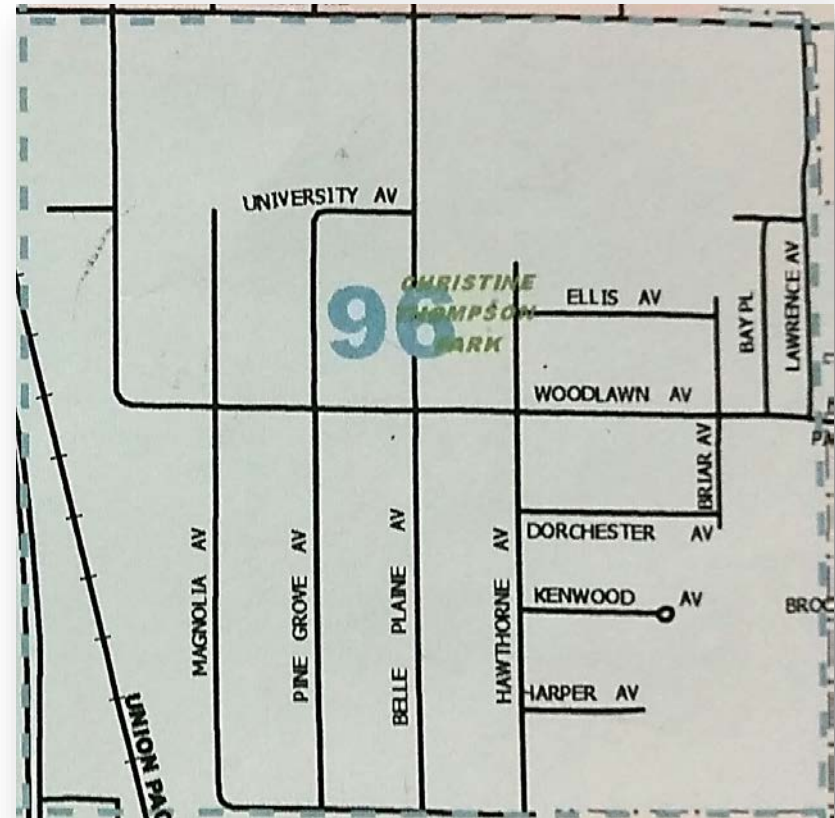

"Honor-Integrity-Service"

Gurnee Neighborhood Watch

University Park

"Honor-Integrity-Service"

UNIVERSITY PARK 95-3	2013	2014	2015	2016	2017*	Totals	Average
Calls for Service	364	545	581	641	225	2356	471
Auto Burglary	1	0	4	1	0	6	1
Criminal Damage	6	7	5	1	0	19	4
Criminal Defacement	0	1	1	0	0	2	0
Disorderly Conduct	0	2	2	1	0	5	1
Domestic Related	6	11	12	11	5	45	9
Fireworks	1	1	2	3	0	7	1
Misch. Conduct	4	2	2	2	0	10	2
Reckless Driving	2	2	0	1	0	5	1
Residential Burglary	1	4	3	2	0	10	2
Suspicious Calls	44	57	46	42	24	213	43
Theft	3	3	5	0	1	12	2
Traffic crashes	1	3	5	4	2	15	3
Traffic stops/surveys	47	66	54	59	33	259	52
# of IUCR Cases	18	29	31	20	6	104	21
IUCR %	5%	5%	5%	3%	3%		4%
Village-wide							
Village-wide calls	62,139	66,174	71,800	67,219	30,580	297,912	59,582
Village-wide IUCR	3,578	3,466	3,531	3,391	1,570	15,536	3,107
Village-wide %	6%	5%	5%	5%	5%		5%