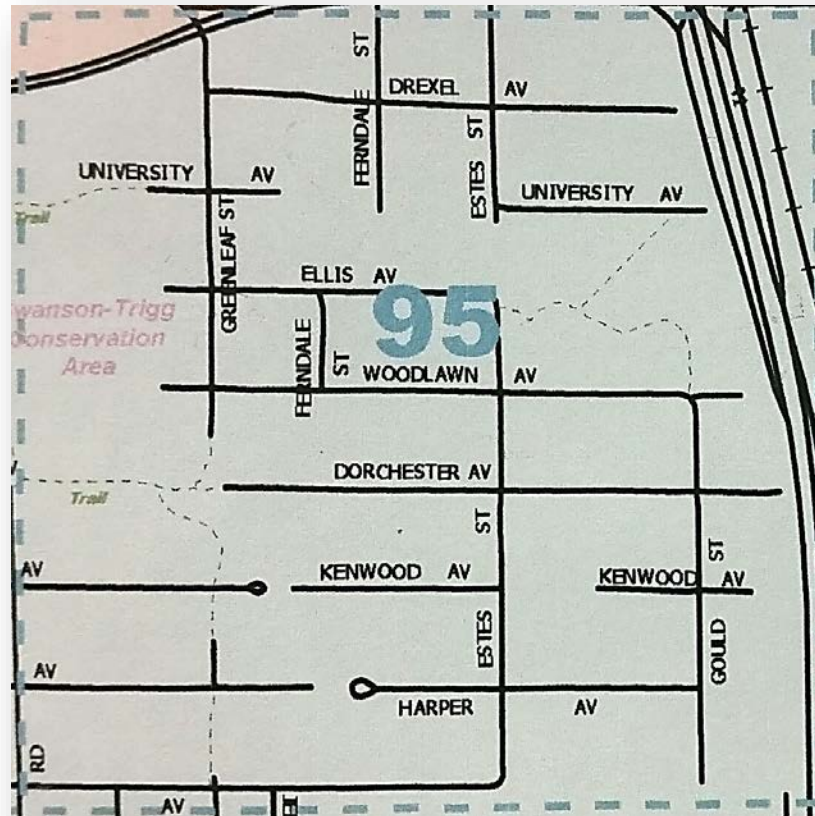

"Honor-Integrity-Service"

Gurnee Neighborhood Watch

University Park

"Honor-Integrity-Service"

UNIVERSITY PARK 95-3	2013	2014	2015	2016	2017*	Totals	Average
Calls for Service	364	545	581	641	225	2356	471
Auto Burglary	1	0	4	1	0	6	1
Criminal Damage	6	7	5	1	0	19	4
Criminal Defacement	0	1	1	0	0	2	0
Disorderly Conduct	0	2	2	1	0	5	1
Domestic Related	6	11	12	11	5	45	9
Fireworks	1	1	2	3	0	7	1
Misch. Conduct	4	2	2	2	0	10	2
Reckless Driving	2	2	0	1	0	5	1
Residential Burglary	1	4	3	2	0	10	2
Suspicious Calls	44	57	46	42	24	213	43
Theft	3	3	5	0	1	12	2
Traffic crashes	1	3	5	4	2	15	3
Traffic stops/surveys	47	66	54	59	33	259	52
# of IUCR Cases	18	29	31	20	6	104	21
IUCR %	5%	5%	5%	3%	3%		4%
Village-wide							
Village-wide calls	62,139	66,174	71,800	67,219	30,580	297,912	59,582
Village-wide IUCR	3,578	3,466	3,531	3,391	1,570	15,536	3,107
Village-wide %	6%	5%	5%	5%	5%		5%

"Honor-Integrity-Service"

Gurnee Neighborhood Watch

IUCR Crimes 01/01/17 through 06/30/17

Residential Addresses

Offense #	Date	Time	Location	Description
170010887	3/9/2017	6:05	34xx WOODLAWN AV	RESIDENTIAL BURGLARY
170013891	3/26/2017	17:05	34xx WOODLAWN AV	RESIDENTIAL BURGLARY
170015127	4/3/2017	10:04	5xx LAWRENCE AV	CRM TRESPASS TO LAND
170015133	4/3/2017	10:20	36xx UNIVERSITY AV	THEFT \$500 AND UNDER
170015612	4/6/2017	10:43	6xx WAVELAND AV	THEFT OVER \$500
170016148	4/9/2017	18:07	4xx MAGNOLIA AV	CREDIT CARD FRAUD
170020171	5/4/2017	9:34	37xx WOODLAWN AV	THEFT OVER \$500
170024485	5/28/2017	21:55	37xx WOODLAWN AV	CRIM DMG TO PROPERTY
170029699	6/25/2017	13:27	5xx BELLE PLAINE AV	POSS CANNABIS 10G OR LESS