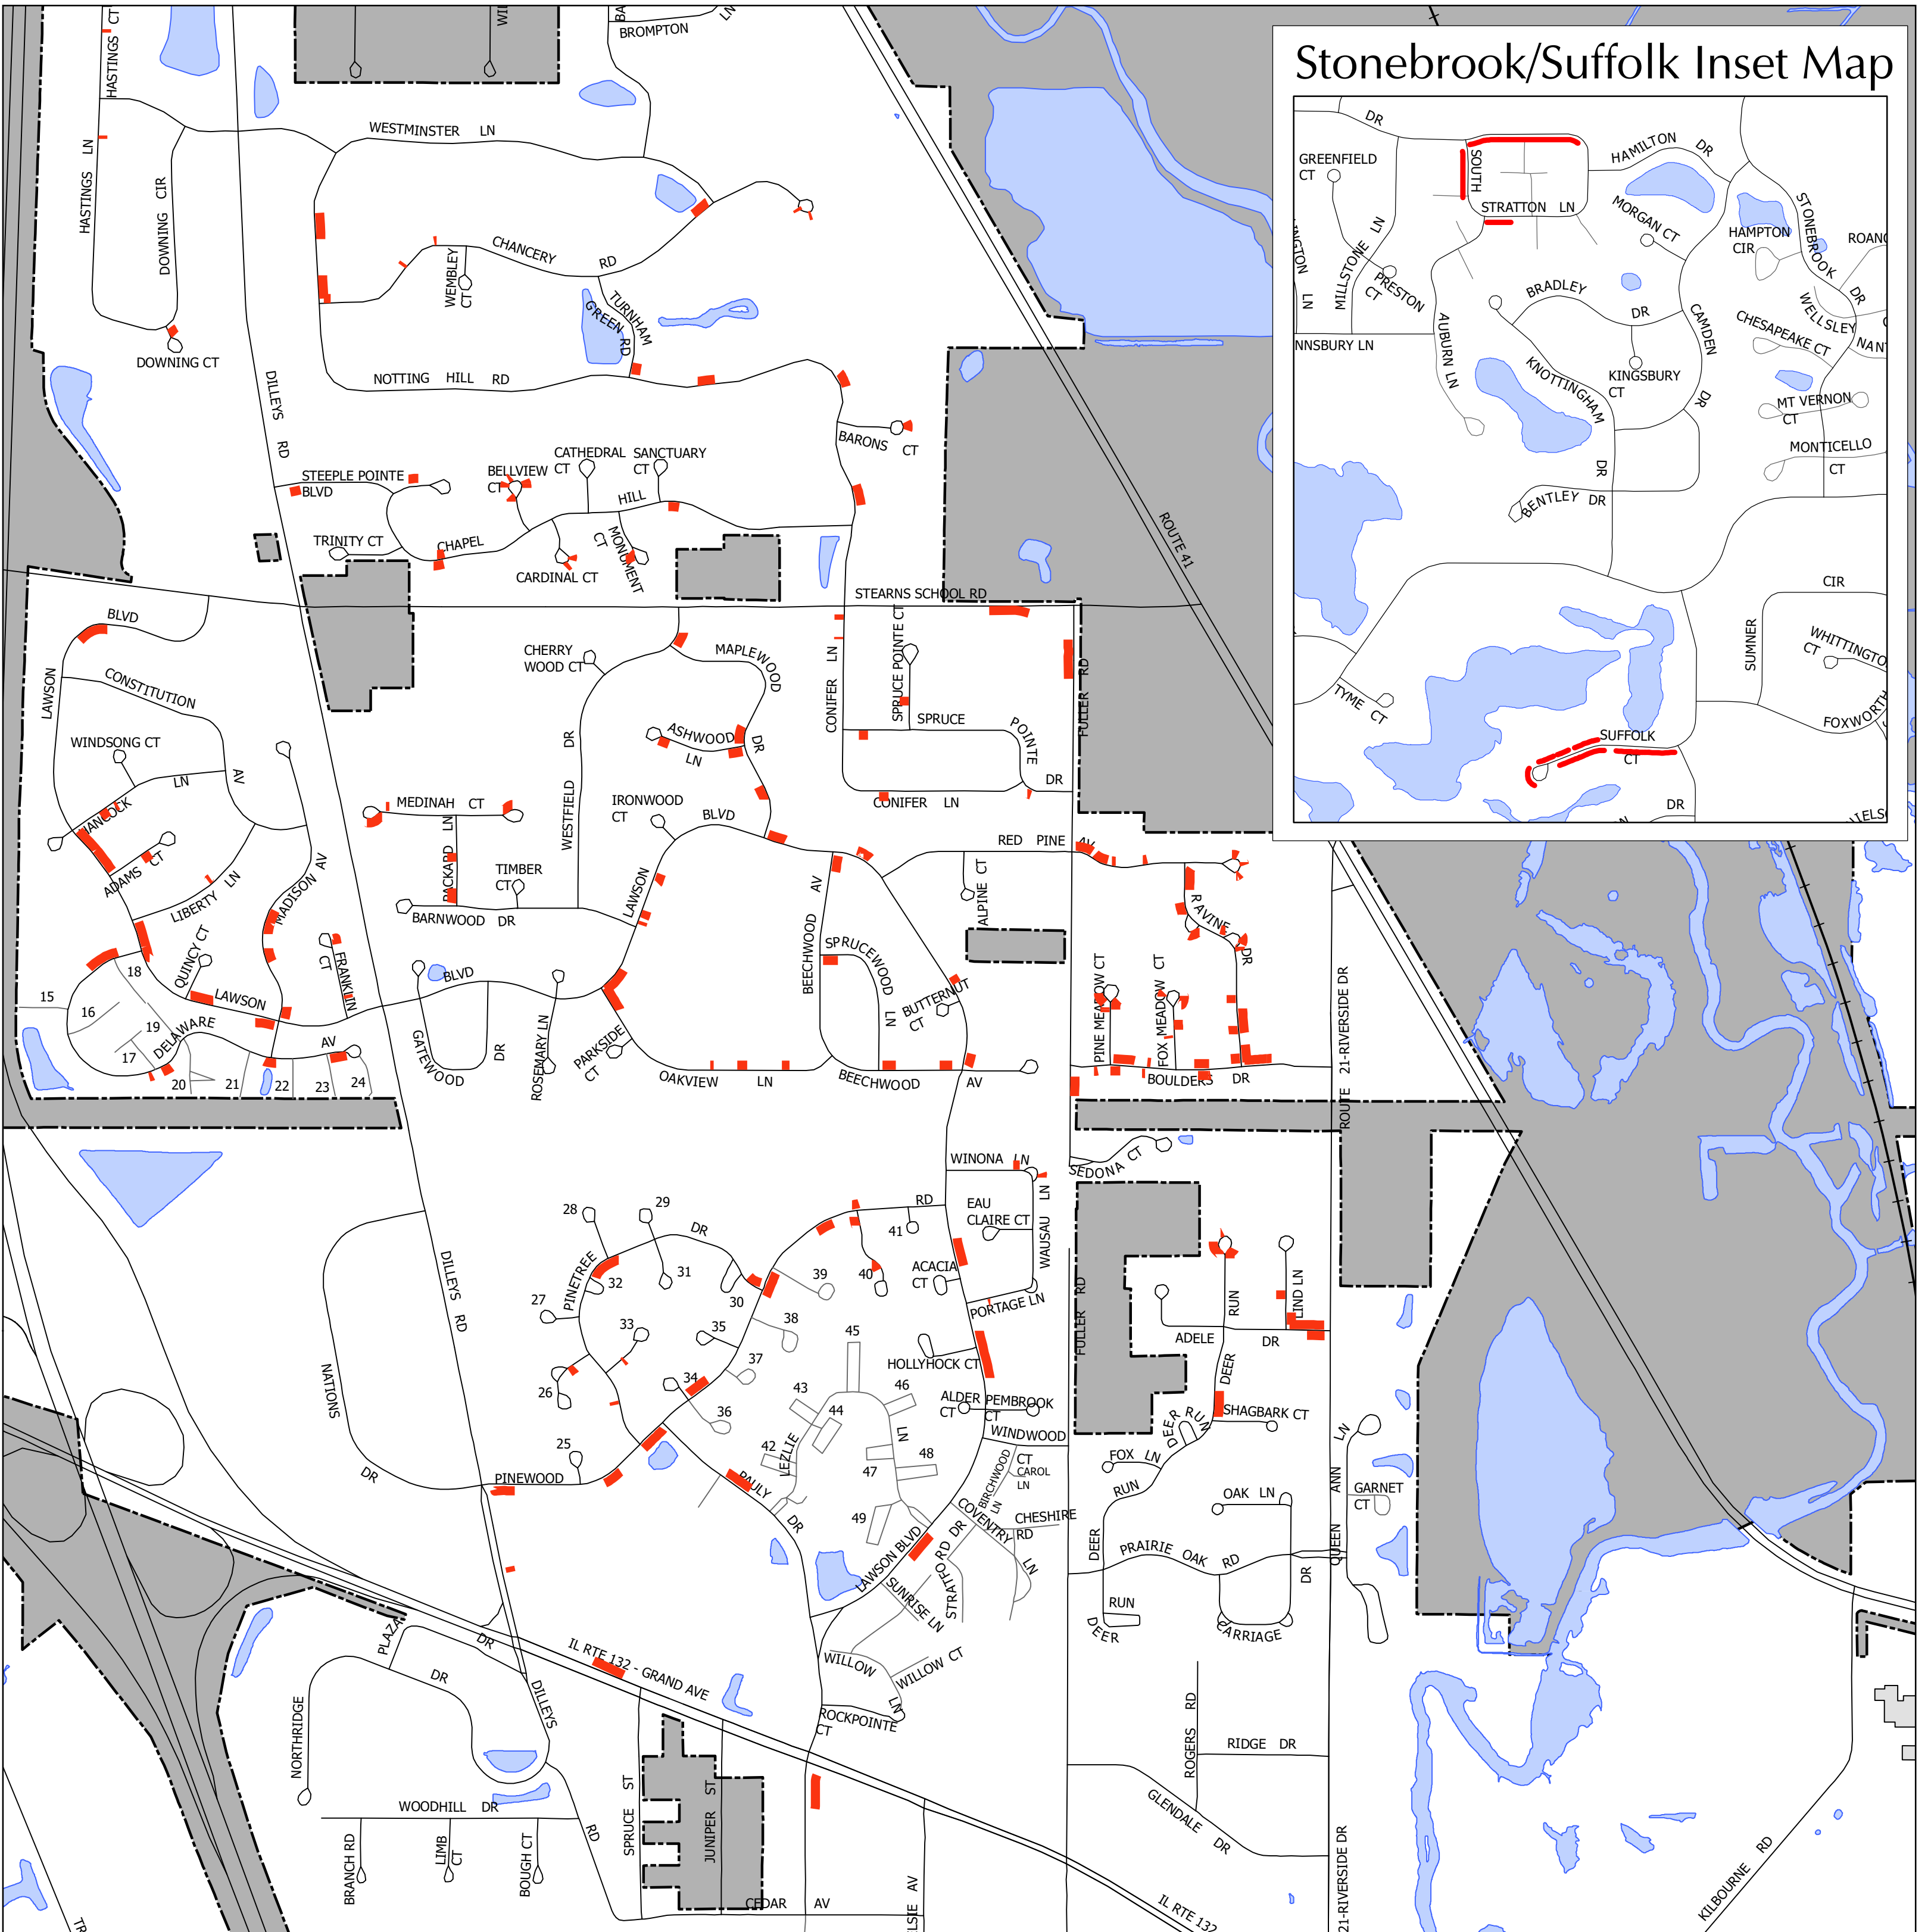

# Stonebrook/Suffolk Inset Map

# East Grand Inset Map

**2019 Sidewalk  
Maintenance  
(Remove/Replace)**

May 2019