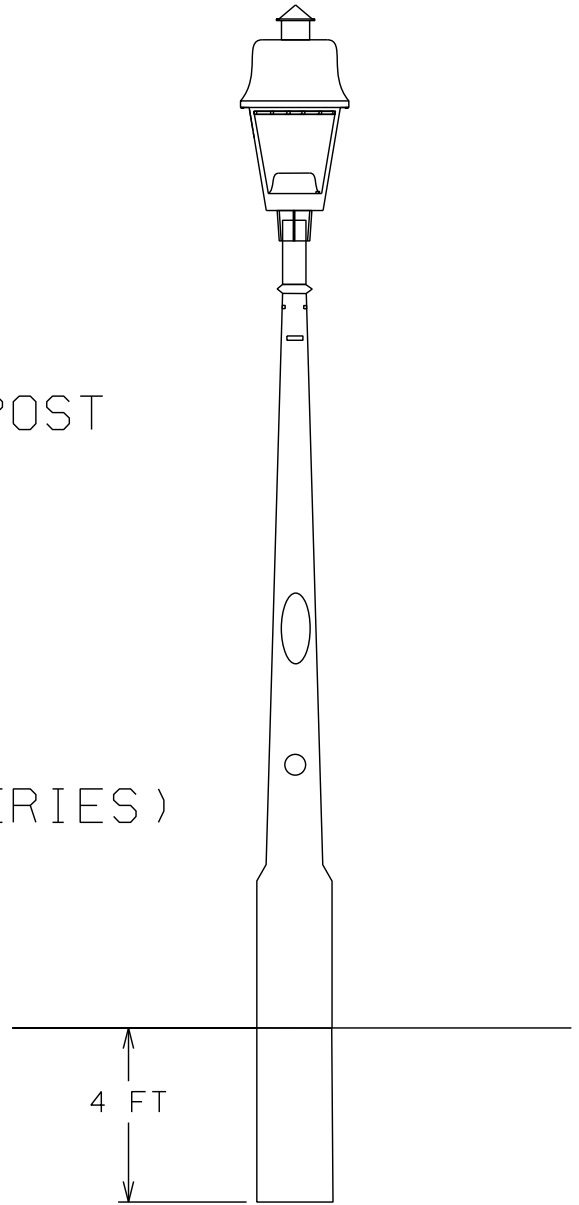

LUMINAIRE :
 GE LIGHTING, EVOLVE LED POST
 TOP
 SALEM (EPST)
 PART# EPST0C541N1PBLCKF

POLE :
 VALMONT SHAKESPEARE (S-SERIES)
 PART# BS2001S1CE09

RESIDENTIAL STREET LIGHT

ISSUED		
BY	REVISED	DATE
NL		3/9/2016